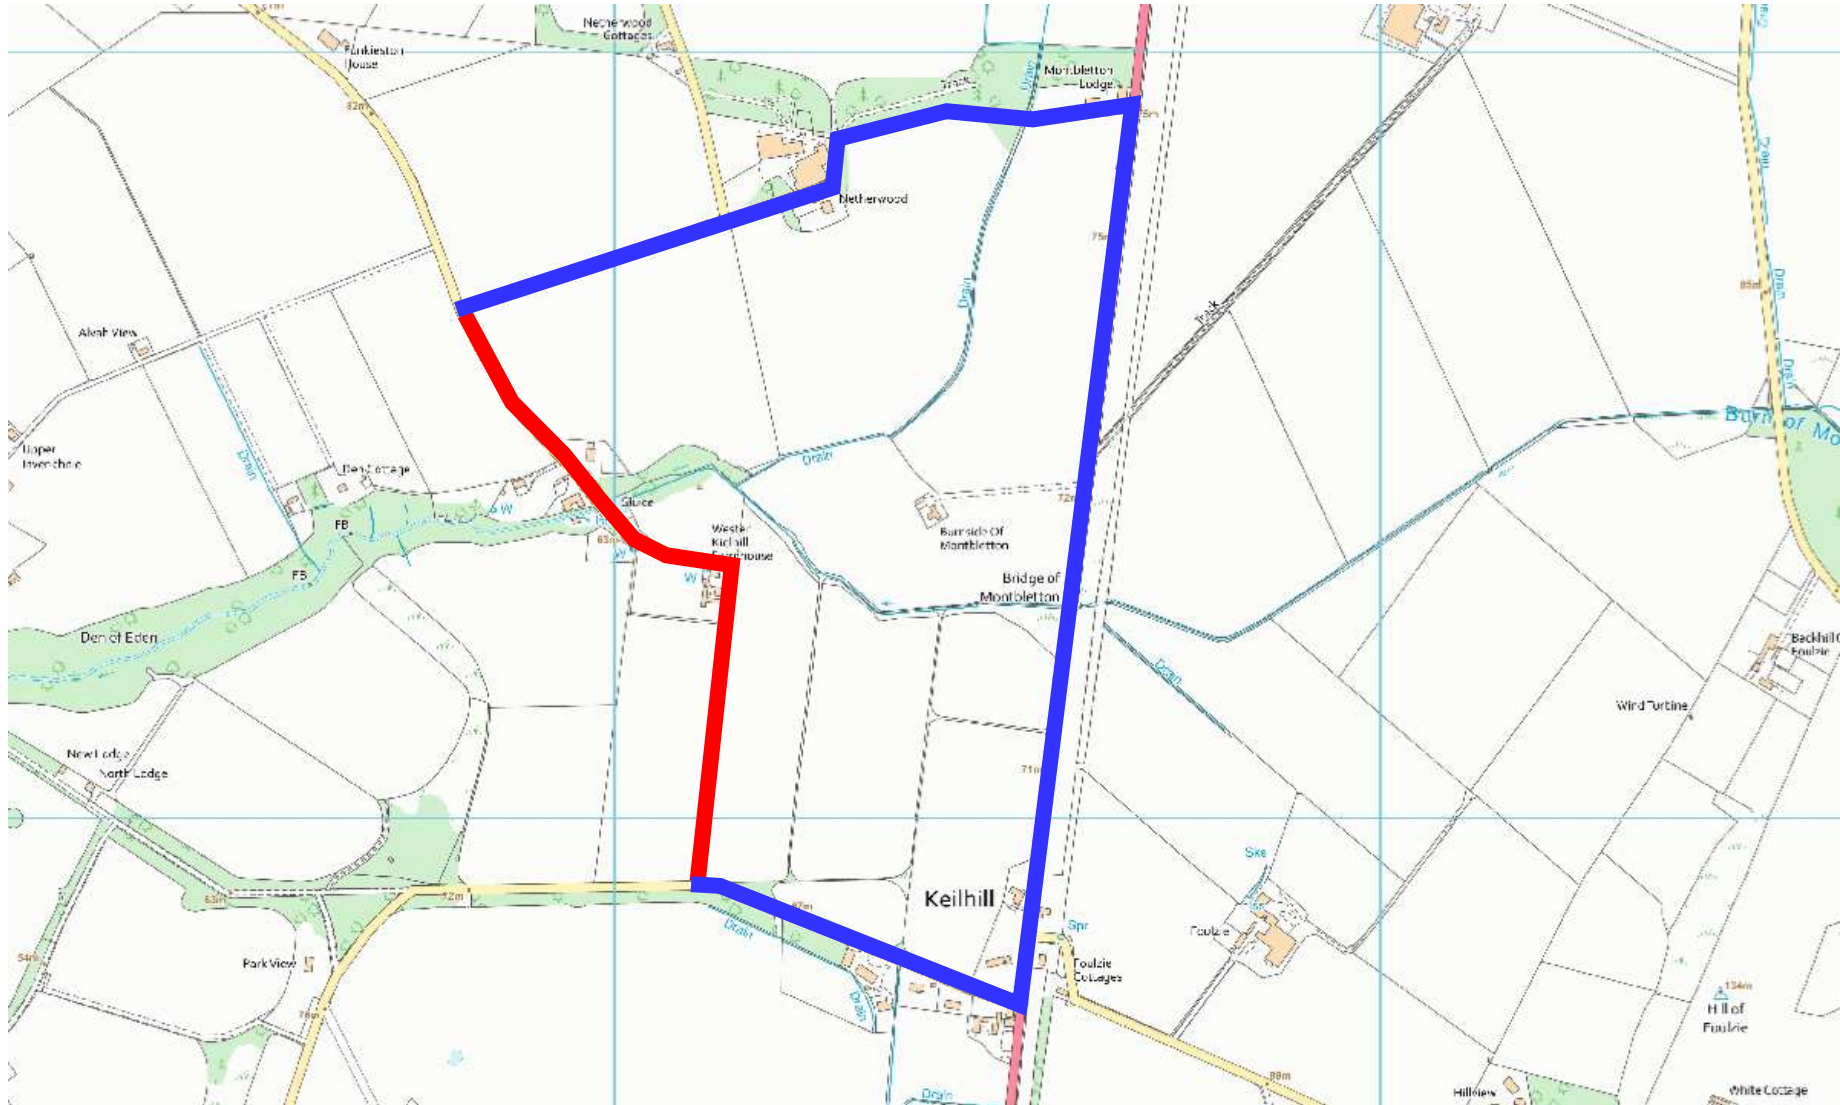

# C38L Corskie – Netherwood Road – 3 June 2019 for 2 weeks

© Crown copyright. All rights reserved. Aberdeenshire Council 0100020767 2009

Closure █  
Diversion █

Aberdeenshire Council  
Infrastructure Services