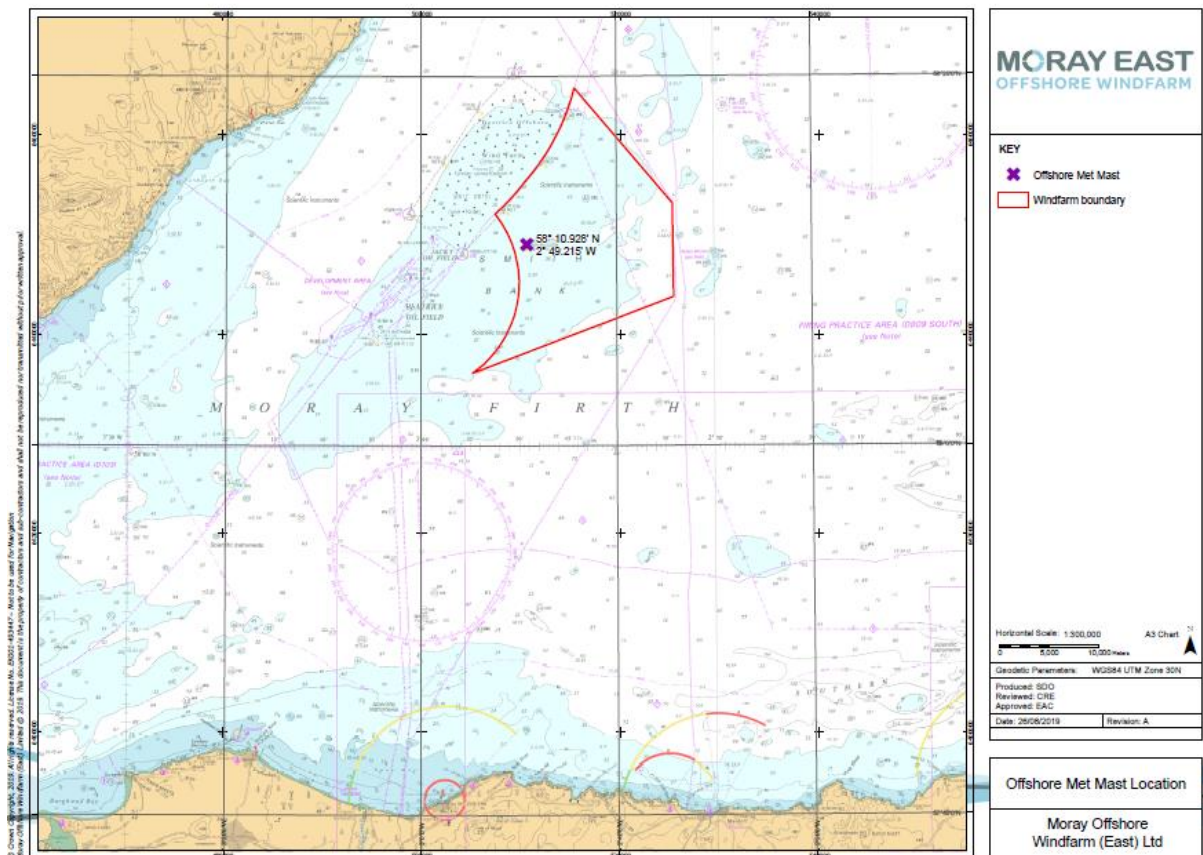

Further details on the met mast are provided in Figures 1 and 2 and Table 1.

Updates on when planned repair works will take place and the vessel(s) involved in the work will be provided through future NtMs and Weekly notice of operations.

Figure 1 – Photograph of the Meteorological Mast

MORAY EAST OFFSHORE WINDFARM

8460001-PC0010-MWE-NTM-009

Figure 2 – Meteorological Mast location map

Table 1 – Met mast coordinates

Name	Latitude (DMS)	Longitude (DMS)	Latitude (DM)	Longitude (DM)
Met Mast	58° 10' 55.680" N	2° 49' 12.892" W	58° 10.928' N	2° 49.215' W

2. Guard Vessel Details

GV Replenish	
General Description and Dimensions:	Guard Vessel LOA: 24.36 m, Beam: 7.17 m, Draught 3.48 m
Call Sign:	MASY7
MMSI:	235055180
On Board Contact:	Master
Offshore Manager / Party Chief:	N/A
E-mail:	gvreplenish@gmail.com
Onshore Representative:	Enrique Alvarez

3. General Safety Advice

Users should consider the contents of this NtM when passage planning under the associated requirements of SOLAS V Regulation 34, and continue to comply with COLREGS at all times as a priority. Further guidance to mariners transiting in the vicinity of UK wind farms is provided in MCA Marine Guidance Note 372.